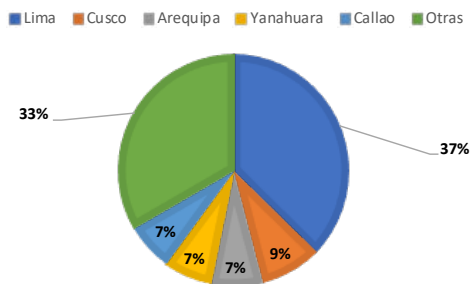

FREQUENCY

Twice a week (Tuesdays and Thursdays).

CIRCULATION

E-mail distribution to professionals in the tourist industry through a complete database that includes over 7.285 e-mail addresses (leisure and corporate).

DISTRIBUTION BY REGION

DISTRIBUTION BY SEGMENT

HEADER
540 X 90 PIXELS
200 KB TOP
US\$ 1.200 + VAT

UPPER LATERAL
120 X 190 PIXELS
200 KB TOP
US\$ 600 + VAT

LOWER LATERAL
120 X 190 PIXELS
200 KB TOP
US\$ 420 + VAT