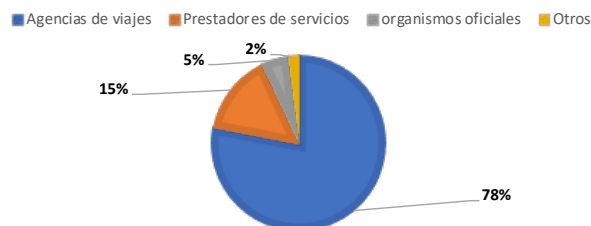

FREQUENCY

Three a week.

B2B CIRCULATION

E-mail distribution to professionals in the tourist industry through a complete database that includes over 35.000 e-mail addresses (leisure and corporate).

DISTRIBUTION BY REGION

DISTRIBUTION BY SEGMENT

HEADER
540 X 90 PIXELS
200 KB TOP
U\$S 1.200 + VAT

UPPER LATERAL
120 X 190 PIXELS
200 KB TOP
U\$S 600 + VAT

LOWER LATERAL
120 X 190 PIXELS
200 KB TOP
U\$S 420 + VAT

UPPER DOUBLE
120 X 380 PIXELS
200 KB TOP
U\$S 1.020 +VAT