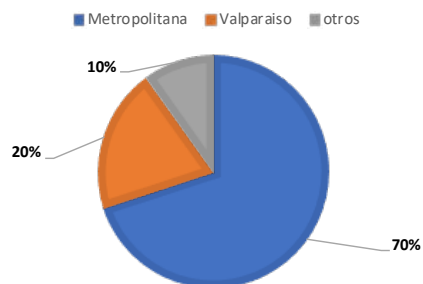

FREQUENCY

Three a week.

B2B CIRCULATION

E-mail distribution to professionals in the tourist industry through a complete database that includes over 35.000 e-mail addresses (leisure and corporate).

DISTRIBUTION BY REGION

DISTRIBUTION BY SEGMENT

HEADER
540 X 90 PIXELS
200 KB TOP
U\$S 1.200 + VAT

UPPER LATERAL
120 X 190 PIXELS
200 KB TOP
U\$S 600 + VAT

LOWER LATERAL
120 X 190 PIXELS
200 KB TOP
U\$S 420 + VAT

UPPER DOUBLE
120 X 380 PIXELS
200 KB TOP
U\$S 1.020 +VAT